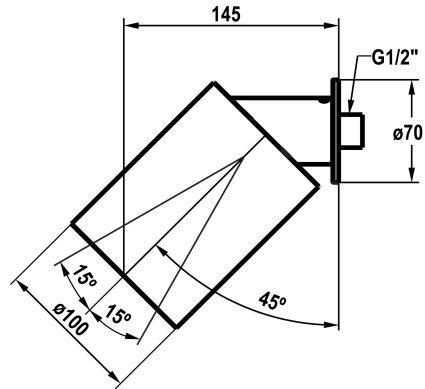

## KWC BROCCA Wall head shower

Modell-Linie: **SHOWERCULTURE** | 26.000.241.779  
Showers | Shower heads

### KWC-No.

**3600009661**  
chromeline

**3600009662**  
matt black

**3600009655**  
stainless steel

**3600018551**  
brushed gold

**3600018560**  
brushed copper

**3600018552**  
brushed graphite

\* Shower head KWC BROCCA  
\* for wall mount  
\* Made of stainless steel  
\* Cleaning-friendly faceplate  
\* Adjustable from 30-60°

\* Connecting thread ½"  
\* spojiet  
\* Scope of delivery:  
- Escutcheon round and square

### Technical Data

Auslaufmenge

10.8 l/min (3 bar)

Anschluss

G ½"

Durchmesser

D102

Farbcode