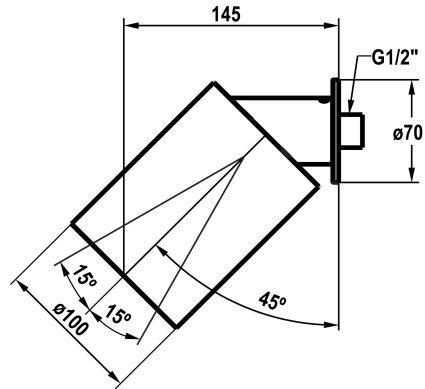

## KWC BROCCA Wall head shower

Modell-Linie: **SHOWERCULTURE** | 26.000.241.775  
Showers | Shower heads

### KWC-No.

**3600009661**  
chromeline

**3600009662**  
matt black

**3600009655**  
stainless steel

**3600018551**  
brushed gold

**3600018560**  
brushed copper

**3600018552**  
brushed graphite

\* Shower head KWC BROCCA  
\* for wall mount  
\* Made of stainless steel  
\* Cleaning-friendly faceplate  
\* Adjustable from 30-60°

\* Connecting thread ½"  
\* spojiet  
\* Scope of delivery:  
- Escutcheon round and square

### Technical Data

Auslaufmenge

10.8 l/min (3 bar)

Anschluss

G ½"

Durchmesser

D102

Farbcode