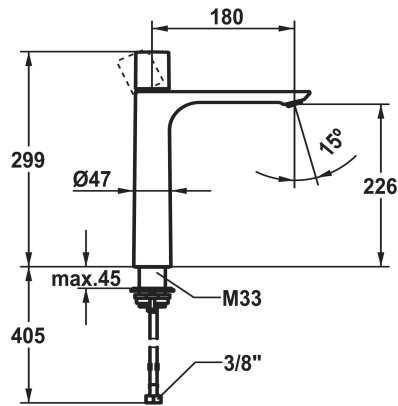

KWC ORA Lever mixer - basin

Modell-Linie: ORA | 12.498.093.179FL
Taps | Manual taps

KWC-No.

125488 chromeline, A 180, flexible connection hoses 3/8", without pop-up valve
3600016985 brushed gold, A 180, flexible connection hoses 3/8", without pop-up valve
3600016979 matt black, A 180, flexible connection hoses 3/8", without pop-up valve
3600016990 brushed steel, A 180, flexible connection hoses 3/8", without pop-up valve
3600016986 brushed copper, A 180, flexible connection hoses 3/8", without pop-up valve
3600016987 brushed graphite, A 180, flexible connection hoses 3/8", without pop-up valve

- * Lever mixer
- * For top-mounted basins
- * EcoProtect - water-saving device
- * Fixed spout
- Neoperl® Perlator® SSR, swivelling jet regulator
- * OptimalSpace - ample space for washing or working
- * KWC cartridge M 35 OP

NEW

- with ceramic discs
- flow rate and temperature continuously variable
- * Flexible connection hoses 3/8"
- * QuickInstallation - Fastening via threaded connection with locking screws
- * Mounting hole size ø35 mm

KWC ORA Lever mixer - basin

Modell-Linie: ORA | 12.498.093.179FL
Taps | Manual taps

Höhe maximal

299 mm

Spare Parts

Control cartridge

538331
Z.537.710

Service key Neoperl © Caché ©, JR, 21 mm, red