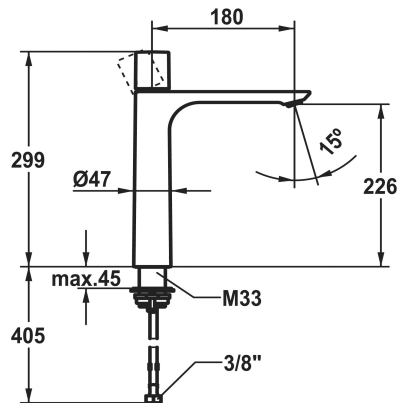

## KWC ORA Lever mixer - basin

Modell-Linie: ORA | 12.498.093.176FL  
Taps | Manual taps

### KWC-No.

- 125488**  
chromeline, A 180, flexible connection hoses 3/8", without pop-up valve
- 3600016985**  
brushed gold, A 180, flexible connection hoses 3/8", without pop-up valve
- 3600016979**  
matt black, A 180, flexible connection hoses 3/8", without pop-up valve
- 3600016990**  
brushed steel, A 180, flexible connection hoses 3/8", without pop-up valve
- 3600016986**  
brushed copper, A 180, flexible connection hoses 3/8", without pop-up valve
- 3600016987**  
brushed graphite, A 180, flexible connection hoses 3/8", without pop-up valve

- \* Lever mixer
- \* For top-mounted basins
- \* EcoProtect - water-saving device
- \* Fixed spout
- Neoperl® Perlator® SSR, swivelling jet regulator
- \* OptimalSpace - ample space for washing or working
- \* KWC cartridge M 35 OP

## KWC ORA Lever mixer - basin

Modell-Linie: ORA | 12.498.093.176FL  
Taps | Manual taps

Höhe maximal

299 mm