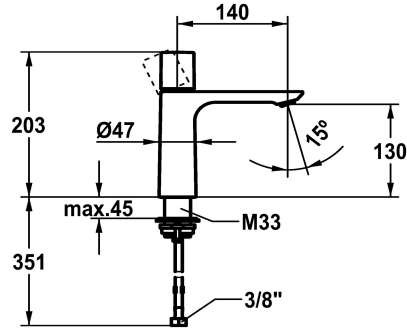

KWC ORA Lever mixer - basin

Modell-Linie: ORA | 12.498.052.177FL
Taps | Manual taps

KWC-No.
125486 chromeline, A 140, flexible connection hoses 3/8", with Push Open
125487 chromeline, A 140, flexible connection hoses 3/8", without pop-up valve
3600016941 brushed gold, A 140, flexible connection hoses 3/8", with Push Open
3600016967 brushed gold, A 140, flexible connection hoses 3/8", without pop-up valve
3600016942 matt black, A 140, flexible connection hoses 3/8", with Push Open
3600016958 matt black, A 140, flexible connection hoses 3/8", without pop-up valve
3600016943 brushed steel, A 140, flexible connection hoses 3/8", with Push Open
3600016968 brushed steel, A 140, flexible connection hoses 3/8", without pop-up valve
3600016944 brushed copper, A 140, flexible connection hoses 3/8", with Push Open
3600016959 brushed copper, A 140, flexible connection hoses 3/8", without pop-up valve
3600016945 brushed graphite, A 140, flexible connection hoses 3/8", with Push Open
3600016970 brushed graphite, A 140, flexible connection hoses 3/8", without pop-up valve

- with ceramic discs
- flow rate and temperature continuously variable
- * Flexible connection hoses 3/8"
- * QuickInstallation - Fastening via threaded connection with locking screws
- * Mounting hole size ø35 mm

Technical Data
A_Spout_Spray
Pop-up_valve

4 l/min (3 bar)
OHNE_ABLAUFGARNITUR

KWC ORA Lever mixer - basin

Modell-Linie: ORA | 12.498.052.177FL
Taps | Manual taps

Connection	FLEXIBLE_ANSCHLUSSSCHL_3/8"
Spout	fixe
Handling	top lever
Color_code	brushed steel
Installation_type	Pillar installation
Article type	Lever mixer
Measure_Height	203
G_Acoustic group	I
Projection_A	A 140
Energy Label (CH)	A
material	Brass

Spare Parts

Control cartridge

538331
Z.537.710

Service key Neoperl © Caché ©, JR, 21 mm, red

639017
Z.635.215