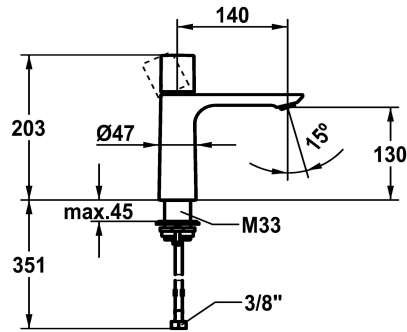

KWC ORA Lever mixer - basin

Modell-Linie: ORA | 12.498.052.175FL
Taps | Manual taps

KWC-No.

125486 chromeline, A 140, flexible connection hoses 3/8", with Push Open
125487 chromeline, A 140, flexible connection hoses 3/8", without pop-up valve
3600016941 brushed gold, A 140, flexible connection hoses 3/8", with Push Open
3600016967 brushed gold, A 140, flexible connection hoses 3/8", without pop-up valve
3600016942 matt black, A 140, flexible connection hoses 3/8", with Push Open
3600016958 matt black, A 140, flexible connection hoses 3/8", without pop-up valve
3600016943 brushed steel, A 140, flexible connection hoses 3/8", with Push Open
3600016968 brushed steel, A 140, flexible connection hoses 3/8", without pop-up valve
3600016944 brushed copper, A 140, flexible connection hoses 3/8", with Push Open
3600016959 brushed copper, A 140, flexible connection hoses 3/8", without pop-up valve
3600016945 brushed graphite, A 140, flexible connection hoses 3/8", with Push Open
3600016970 brushed graphite, A 140, flexible connection hoses 3/8", without pop-up valve

mit Push Open
ohne Ablaufventil
mit Push Open
ohne Ablaufventil
mit Push Open
ohne Ablaufventil
mit Push Open
ohne Ablaufventil
mit Push Open
ohne Ablaufventil
mit Push Open
ohne Ablaufventil

- with ceramic discs
- flow rate and temperature continuously variable
- * Flexible connection hoses 3/8"
- * QuickInstallation - Fastening via threaded connection with locking screws
- * Mounting hole size ø35 mm

4 l/min (3 bar)
ohne Ablaufventil

KWC ORA Lever mixer - basin

Modell-Linie: ORA | 12.498.052.175FL
Taps | Manual taps

Anschluss	Flexible Anschlusschläuche 3/8"
Auslauf	fest
Bedienung	topbedient
Farbcode	brushed gold
Installationsart	Standmontage
Artikeltyp	Hebelmischer
Mass Höhe	203
Armaturengeräuschgruppe	I
Ausladung A	A 140
Energieetikette (CH)	A
Material	Messing