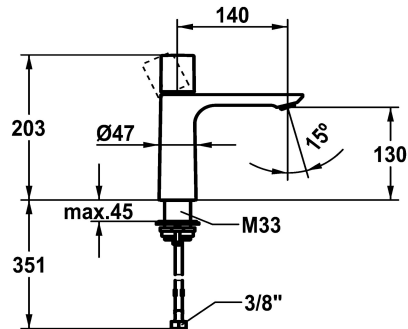

KWC ORA Lever mixer - basin

Modell-Linie: ORA | 12.498.052.178FL
Taps | Manual taps

KWC-No.

125486 chromeline, A 140, flexible connection hoses 3/8", with Push Open
125487 chromeline, A 140, flexible connection hoses 3/8", without pop-up valve
3600016941 brushed gold, A 140, flexible connection hoses 3/8", with Push Open
3600016967 brushed gold, A 140, flexible connection hoses 3/8", without pop-up valve
3600016942 matt black, A 140, flexible connection hoses 3/8", with Push Open
3600016958 matt black, A 140, flexible connection hoses 3/8", without pop-up valve
3600016943 brushed steel, A 140, flexible connection hoses 3/8", with Push Open
3600016968 brushed steel, A 140, flexible connection hoses 3/8", without pop-up valve
3600016944 brushed copper, A 140, flexible connection hoses 3/8", with Push Open
3600016959 brushed copper, A 140, flexible connection hoses 3/8", without pop-up valve
3600016945 brushed graphite, A 140, flexible connection hoses 3/8", with Push Open
3600016970 brushed graphite, A 140, flexible connection hoses 3/8", without pop-up valve

- * Lever mixer
- * EcoProtect - water-saving device
- * Fixed spout
- Neoperl® Perlator® SSR, swivelling jet regulator
- * OptimalSpace - ample space for washing or working
- * KWC cartridge M 35 OP

Ablaufgarnitur

NEW

- with ceramic discs
- flow rate and temperature continuously variable
- * Flexible connection hoses 3/8"
- * QuickInstallation - Fastening via threaded connection with locking screws
- * Mounting hole size ø35 mm

Technical Data

Auslaufmenge
Ablaufgarnitur

4 l/min (3 bar)
ohne Ablaufventil

KWC ORA Lever mixer - basin

Modell-Linie: ORA | 12.498.052.178FL
Taps | Manual taps

Anschluss	Flexible Anschlusschläuche 3/8"
Auslauf	fest
Bedienung	topbedient
Farbcode	brushed copper
Installationsart	Standmontage
Artikeltyp	Hebelmischer
Mass Höhe	203
Armaturengeräuschgruppe	I
Ausladung A	A 140
Energieetikette (CH)	A
Material	Messing