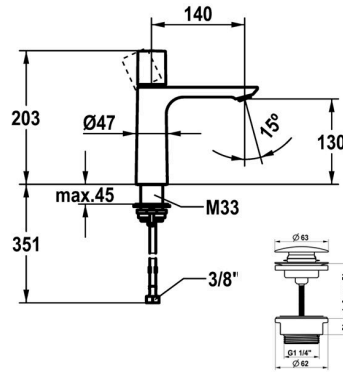

KWC ORA Lever mixer - basin

Modell-Linie: ORA | 12.498.642.179FL
Taps | Manual taps

KWC-No.

125486 chromeline, A 140, flexible connection hoses 3/8", with Push Open
125487 chromeline, A 140, flexible connection hoses 3/8", without pop-up valve
3600016941 brushed gold, A 140, flexible connection hoses 3/8", with Push Open
3600016967 brushed gold, A 140, flexible connection hoses 3/8", without pop-up valve
3600016942 matt black, A 140, flexible connection hoses 3/8", with Push Open
3600016958 matt black, A 140, flexible connection hoses 3/8", without pop-up valve
3600016943 brushed steel, A 140, flexible connection hoses 3/8", with Push Open
3600016968 brushed steel, A 140, flexible connection hoses 3/8", without pop-up valve
3600016944 brushed copper, A 140, flexible connection hoses 3/8", with Push Open
3600016959 brushed copper, A 140, flexible connection hoses 3/8", without pop-up valve
3600016945 brushed graphite, A 140, flexible connection hoses 3/8", with Push Open
3600016970 brushed graphite, A 140, flexible connection hoses 3/8", without pop-up valve

Farbcode

chromeline
chromeline
brushed gold
brushed gold
matt black
matt black
brushed steel
brushed steel
brushed copper
brushed copper
brushed graphite
brushed graphite

NEW

- flow rate and temperature continuously variable
- * Flexible connection hoses 3/8"
- * QuickInstallation - Fastening via threaded connection with locking screws
- * Mounting hole size ø35 mm
- * Scope of delivery:
- KWC pop-up valve Push Open 2 in 1 Z.540.049.779

4 l/min (3 bar)

KWC ORA Lever mixer - basin

Modell-Linie: ORA | 12.498.642.179FL
Taps | Manual taps

Ablaufgarnitur	mit Push Open
Anschluss	Flexible Anschlussschläuche 3/8"
Auslauf	fest
Bedienung	topbedient
Farbcode	brushed graphite
Installationsart	Standmontage
Artikeltyp	Hebelmischer
Mass Höhe	203
Armaturengeräuschgruppe	I
Ausladung A	A 140
Energieetikette (CH)	A
Material	Messing