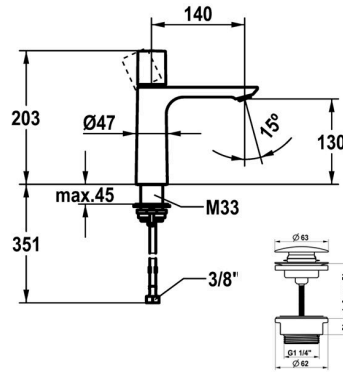

KWC ORA Lever mixer - basin

Modell-Linie: ORA | 12.498.642.178FL
Taps | Manual taps

KWC-No.

125486 chromeline, A 140, flexible connection hoses 3/8", with Push Open
125487 chromeline, A 140, flexible connection hoses 3/8", without pop-up valve
3600016941 brushed gold, A 140, flexible connection hoses 3/8", with Push Open
3600016967 brushed gold, A 140, flexible connection hoses 3/8", without pop-up valve
3600016942 matt black, A 140, flexible connection hoses 3/8", with Push Open
3600016958 matt black, A 140, flexible connection hoses 3/8", without pop-up valve
3600016943 brushed steel, A 140, flexible connection hoses 3/8", with Push Open
3600016968 brushed steel, A 140, flexible connection hoses 3/8", without pop-up valve
3600016944 brushed copper, A 140, flexible connection hoses 3/8", with Push Open
3600016959 brushed copper, A 140, flexible connection hoses 3/8", without pop-up valve
3600016945 brushed graphite, A 140, flexible connection hoses 3/8", with Push Open
3600016970 brushed graphite, A 140, flexible connection hoses 3/8", without pop-up valve

Farbcode

chromeline
chromeline
brushed gold
brushed gold
matt black
matt black
brushed steel
brushed steel
brushed copper
brushed copper
brushed graphite
brushed graphite

NEW

- flow rate and temperature continuously variable
- * Flexible connection hoses 3/8"
- * QuickInstallation - Fastening via threaded connection with locking screws
- * Mounting hole size Ø35 mm
- * Scope of delivery:
- KWC pop-up valve Push Open 2 in 1 Z.540.049.778

4 l/min (3 bar)

KWC ORA Lever mixer - basin

Modell-Linie: ORA | 12.498.642.178FL
Taps | Manual taps

Ablaufgarnitur	mit Push Open
Anschluss	Flexible Anschlussschläuche 3/8"
Auslauf	fest
Bedienung	topbedient
Farbcode	brushed copper
Installationsart	Standmontage
Artikeltyp	Hebelmischer
Mass Höhe	203
Armaturengeräuschgruppe	I
Ausladung A	A 140
Energieetikette (CH)	A
Material	Messing