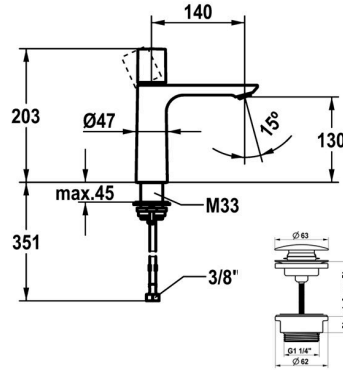

KWC ORA Lever mixer - basin

Modell-Linie: ORA | 12.498.642.177FL
Taps | Manual taps

KWC-No.
125486 chromeline, A 140, flexible connection hoses 3/8", with Push Open
125487 chromeline, A 140, flexible connection hoses 3/8", without pop-up valve
3600016941 brushed gold, A 140, flexible connection hoses 3/8", with Push Open
3600016967 brushed gold, A 140, flexible connection hoses 3/8", without pop-up valve
3600016942 matt black, A 140, flexible connection hoses 3/8", with Push Open
3600016958 matt black, A 140, flexible connection hoses 3/8", without pop-up valve
3600016943 brushed steel, A 140, flexible connection hoses 3/8", with Push Open
3600016968 brushed steel, A 140, flexible connection hoses 3/8", without pop-up valve
3600016944 brushed copper, A 140, flexible connection hoses 3/8", with Push Open
3600016959 brushed copper, A 140, flexible connection hoses 3/8", without pop-up valve
3600016945 brushed graphite, A 140, flexible connection hoses 3/8", with Push Open
3600016970 brushed graphite, A 140, flexible connection hoses 3/8", without pop-up valve

- flow rate and temperature continuously variable
- * Flexible connection hoses 3/8"
- * QuickInstallation - Fastening via threaded connection with locking screws
- * Mounting hole size Ø35 mm
- * Scope of delivery:
- KWC pop-up valve Push Open 2 in 1 Z.540.049.700

Technical Data

Auslaufmenge

4 l/min (3 bar)

KWC ORA Lever mixer - basin

Modell-Linie: ORA | 12.498.642.177FL
Taps | Manual taps

Ablaufgarnitur	mit Push Open
Anschluss	Flexible Anschlussschläuche 3/8"
Auslauf	fest
Bedienung	topbedient
Farbcode	brushed steel
Installationsart	Standmontage
Artikeltyp	Hebelmischer
Mass Höhe	203
Armaturengeräuschgruppe	I
Ausladung A	A 140
Energieetikette (CH)	A
Material	Messing

Spare Parts

Control cartridge

538331
Z.537.710

Service key Neoperl © Caché ©, JR, 21 mm, red

639017
Z.635.215