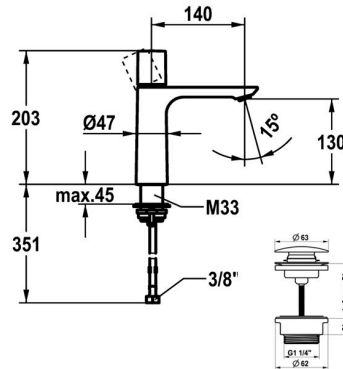

## KWC ORA Lever mixer - basin

Modell-Linie: ORA | 12.498.642.176FL  
Taps | Manual taps

### KWC-No.

<b>125486</b> chromeline, A 140, flexible connection hoses 3/8", with Push Open
<b>125487</b> chromeline, A 140, flexible connection hoses 3/8", without pop-up valve
<b>3600016941</b> brushed gold, A 140, flexible connection hoses 3/8", with Push Open
<b>3600016967</b> brushed gold, A 140, flexible connection hoses 3/8", without pop-up valve
<b>3600016942</b> matt black, A 140, flexible connection hoses 3/8", with Push Open
<b>3600016958</b> matt black, A 140, flexible connection hoses 3/8", without pop-up valve
<b>3600016943</b> brushed steel, A 140, flexible connection hoses 3/8", with Push Open
<b>3600016968</b> brushed steel, A 140, flexible connection hoses 3/8", without pop-up valve
<b>3600016944</b> brushed copper, A 140, flexible connection hoses 3/8", with Push Open
<b>3600016959</b> brushed copper, A 140, flexible connection hoses 3/8", without pop-up valve
<b>3600016945</b> brushed graphite, A 140, flexible connection hoses 3/8", with Push Open
<b>3600016970</b> brushed graphite, A 140, flexible connection hoses 3/8", without pop-up valve

- flow rate and temperature continuously variable
- \* Flexible connection hoses 3/8"
- \* QuickInstallation - Fastening via threaded connection with locking screws
- \* Mounting hole size ø35 mm
- \* Scope of delivery:
- KWC pop-up valve Push Open 2 in 1 Z.540.049.775

## KWC ORA Lever mixer - basin

Modell-Linie: ORA | 12.498.642.176FL  
Taps | Manual taps

Ablaufgarnitur	mit Push Open
Anschluss	Flexible Anschlussschläuche 3/8"
Auslauf	fest
Bedienung	topbedient
Farbcode	matt black
Installationsart	Standmontage
Artikeltyp	Hebelmischer
Mass Höhe	203
Armaturengeräuschgruppe	I
Ausladung A	A 140
Energieetikette (CH)	A
Material	Messing