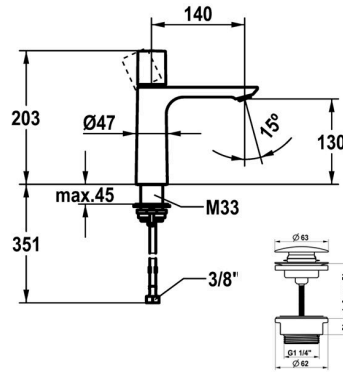

## KWC ORA Lever mixer - basin

Modell-Linie: ORA | 12.498.642.175FL  
Taps | Manual taps

### KWC-No.

<b>125486</b> chromeline, A 140, flexible connection hoses 3/8", with Push Open
<b>125487</b> chromeline, A 140, flexible connection hoses 3/8", without pop-up valve
<b>3600016941</b> brushed gold, A 140, flexible connection hoses 3/8", with Push Open
<b>3600016967</b> brushed gold, A 140, flexible connection hoses 3/8", without pop-up valve
<b>3600016942</b> matt black, A 140, flexible connection hoses 3/8", with Push Open
<b>3600016958</b> matt black, A 140, flexible connection hoses 3/8", without pop-up valve
<b>3600016943</b> brushed steel, A 140, flexible connection hoses 3/8", with Push Open
<b>3600016968</b> brushed steel, A 140, flexible connection hoses 3/8", without pop-up valve
<b>3600016944</b> brushed copper, A 140, flexible connection hoses 3/8", with Push Open
<b>3600016959</b> brushed copper, A 140, flexible connection hoses 3/8", without pop-up valve
<b>3600016945</b> brushed graphite, A 140, flexible connection hoses 3/8", with Push Open
<b>3600016970</b> brushed graphite, A 140, flexible connection hoses 3/8", without pop-up valve

### Farbcode

chromeline
chromeline
brushed gold
brushed gold
matt black
matt black
brushed steel
brushed steel
brushed copper
brushed copper
brushed graphite
brushed graphite

NEW

- flow rate and temperature continuously variable
- \* Flexible connection hoses 3/8"
- \* QuickInstallation - Fastening via threaded connection with locking screws
- \* Mounting hole size Ø35 mm
- \* Scope of delivery:
- KWC pop-up valve Push Open 2 in 1 Z.540.049.775

## KWC ORA Lever mixer - basin

Modell-Linie: ORA | 12.498.642.175FL  
Taps | Manual taps

Ablaufgarnitur	mit Push Open
Anschluss	Flexible AnschlussSchläuche 3/8"
Auslauf	fest
Bedienung	topbedient
Farbcode	brushed gold
Installationsart	Standmontage
Artikeltyp	Hebelmischer
Mass Höhe	203
Armaturengeräuschgruppe	I
Ausladung A	A 140
Energieetikette (CH)	A
Material	Messing