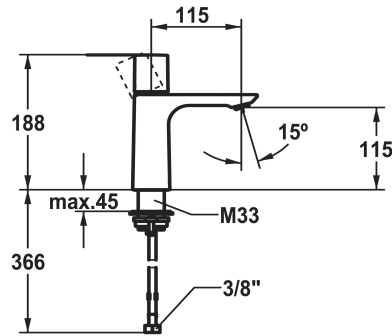

KWC ORA Lever mixer - basin

Modell-Linie: ORA | 12.498.051.179FL
Taps | Manual taps

KWC-No.

125484 chromeline, A 115, flexible connection hoses 3/8", with Push Open
125485 chromeline, A 115, flexible connection hoses 3/8", without pop-up valve
3600016846 brushed gold, A 115, flexible connection hoses 3/8", with Push Open
3600016914 brushed gold, A 115, flexible connection hoses 3/8", without pop-up valve
3600016847 matt black, A 115, flexible connection hoses 3/8", with Push Open
3600016917 matt black, A 115, flexible connection hoses 3/8", without pop-up valve
3600016814 brushed steel, A 115, flexible connection hoses 3/8", with Push Open
3600016919 brushed steel, A 115, flexible connection hoses 3/8", without pop-up valve
3600016848 brushed copper, A 115, flexible connection hoses 3/8", with Push Open
3600016930 brushed copper, A 115, flexible connection hoses 3/8", without pop-up valve
3600016815 brushed graphite, A 115, flexible connection hoses 3/8", with Push Open
3600016940 brushed graphite, A 115, flexible connection hoses 3/8", without pop-up valve

- flow rate and temperature continuously variable
- * Flexible connection hoses 3/8"
- * QuickInstallation - Fastening via threaded connection with locking screws
- * Mounting hole size ø35 mm

Technical Data

Auslaufmenge
Ablaufgarnitur

4 l/min (3 bar)
ohne Ablaufventil

KWC ORA Lever mixer - basin

Modell-Linie: ORA | 12.498.051.179FL
Taps | Manual taps

Anschluss	Flexible Anschlusschläuche 3/8"
Auslauf	fest
Bedienung	topbedient
Farbcode	brushed graphite
Installationsart	Standmontage
Artikeltyp	Hebelmischer
Mass Höhe	188
Armaturengeräuschgruppe	I
Ausladung A	A 115
Energieetikette (CH)	A
Material	Messing

Spare Parts

Control cartridge

538331
Z.537.710

Service key Neoperl © Caché ©, JR, 21 mm, red

639017
Z.635.215