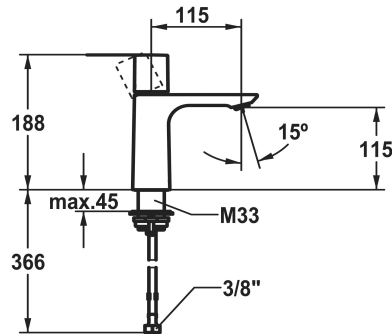

KWC ORA Lever mixer - basin

Modell-Linie: ORA | 12.498.051.178FL
Taps | Manual taps

KWC-No.

125484 chromeline, A 115, flexible connection hoses 3/8", with Push Open
125485 chromeline, A 115, flexible connection hoses 3/8", without pop-up valve
3600016846 brushed gold, A 115, flexible connection hoses 3/8", with Push Open
3600016914 brushed gold, A 115, flexible connection hoses 3/8", without pop-up valve
3600016847 matt black, A 115, flexible connection hoses 3/8", with Push Open
3600016917 matt black, A 115, flexible connection hoses 3/8", without pop-up valve
3600016814 brushed steel, A 115, flexible connection hoses 3/8", with Push Open
3600016919 brushed steel, A 115, flexible connection hoses 3/8", without pop-up valve
3600016848 brushed copper, A 115, flexible connection hoses 3/8", with Push Open
3600016930 brushed copper, A 115, flexible connection hoses 3/8", without pop-up valve
3600016815 brushed graphite, A 115, flexible connection hoses 3/8", with Push Open
3600016940 brushed graphite, A 115, flexible connection hoses 3/8", without pop-up valve

- flow rate and temperature continuously variable
- * Flexible connection hoses 3/8"
- * QuickInstallation - Fastening via threaded connection with locking screws
- * Mounting hole size ø35 mm

Technical Data

A_Spout_Spray
Pop-up_valve

4 l/min (3 bar)
OHNE_ABLAUFGARNITUR

KWC ORA Lever mixer - basin

Modell-Linie: ORA | 12.498.051.178FL
Taps | Manual taps

Connection	FLEXIBLE_ANSCHLUSSSCHL_3/8"
Spout	fixe
Handling	top lever
Color_code	brushed copper
Installation_type	Pillar installation
Article type	Lever mixer
Measure_Height	188
G_Acoustic group	I
Projection_A	A 115
Energy Label (CH)	A
material	Brass

Spare Parts

Control cartridge

538331
Z.537.710

Service key Neoperl © Caché ©, JR, 21 mm, red

639017
Z.635.215