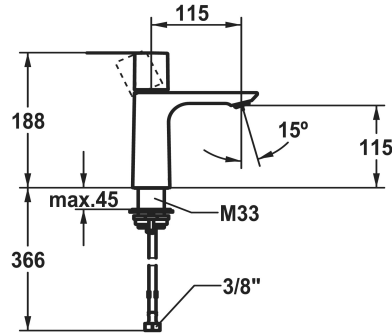

KWC ORA Lever mixer - basin

Modell-Linie: ORA | 12.498.051.177FL
Taps | Manual taps

KWC-No.

125484 chromeline, A 115, flexible connection hoses 3/8", with Push Open
125485 chromeline, A 115, flexible connection hoses 3/8", without pop-up valve
3600016846 brushed gold, A 115, flexible connection hoses 3/8", with Push Open
3600016914 brushed gold, A 115, flexible connection hoses 3/8", without pop-up valve
3600016847 matt black, A 115, flexible connection hoses 3/8", with Push Open
3600016917 matt black, A 115, flexible connection hoses 3/8", without pop-up valve
3600016814 brushed steel, A 115, flexible connection hoses 3/8", with Push Open
3600016919 brushed steel, A 115, flexible connection hoses 3/8", without pop-up valve
3600016848 brushed copper, A 115, flexible connection hoses 3/8", with Push Open
3600016930 brushed copper, A 115, flexible connection hoses 3/8", without pop-up valve
3600016815 brushed graphite, A 115, flexible connection hoses 3/8", with Push Open
3600016940 brushed graphite, A 115, flexible connection hoses 3/8", without pop-up valve

Farbcode

chromeline
chromeline
brushed gold
brushed gold
matt black
matt black
brushed steel
brushed steel
brushed copper
brushed copper
brushed graphite
brushed graphite

NEW

- flow rate and temperature continuously variable
- * Flexible connection hoses 3/8"
- * QuickInstallation - Fastening via threaded connection with locking screws
- * Mounting hole size ø35 mm

4 l/min (3 bar)
ohne Ablaufventil

KWC ORA Lever mixer - basin

Modell-Linie: ORA | 12.498.051.177FL
Taps | Manual taps

Anschluss	Flexible Anschlusschläuche 3/8"
Auslauf	fest
Bedienung	topbedient
Farbcode	brushed steel
Installationsart	Standmontage
Artikeltyp	Hebelmischer
Mass Höhe	188
Armaturengeräuschgruppe	I
Ausladung A	A 115
Energieetikette (CH)	A
Material	Messing