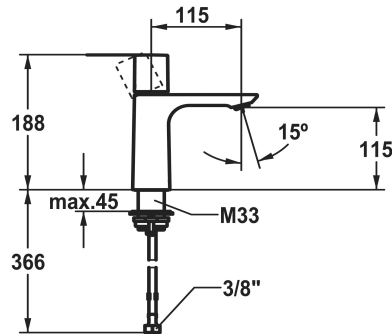

KWC ORA Lever mixer - basin

Modell-Linie: ORA | 12.498.051.176FL
Taps | Manual taps

KWC-No.

125484 chromeline, A 115, flexible connection hoses 3/8", with Push Open
125485 chromeline, A 115, flexible connection hoses 3/8", without pop-up valve
3600016846 brushed gold, A 115, flexible connection hoses 3/8", with Push Open
3600016914 brushed gold, A 115, flexible connection hoses 3/8", without pop-up valve
3600016847 matt black, A 115, flexible connection hoses 3/8", with Push Open
3600016917 matt black, A 115, flexible connection hoses 3/8", without pop-up valve
3600016814 brushed steel, A 115, flexible connection hoses 3/8", with Push Open
3600016919 brushed steel, A 115, flexible connection hoses 3/8", without pop-up valve
3600016848 brushed copper, A 115, flexible connection hoses 3/8", with Push Open
3600016930 brushed copper, A 115, flexible connection hoses 3/8", without pop-up valve
3600016815 brushed graphite, A 115, flexible connection hoses 3/8", with Push Open
3600016940 brushed graphite, A 115, flexible connection hoses 3/8", without pop-up valve

- * Lever mixer
- * EcoProtect - water-saving device
- * Fixed spout
- Neoperl® Perlator® SSR, swivelling jet regulator
- * KWC cartridge M 35 OP
- with ceramic discs

Technical Data

Auslaufmenge
Ablaufgarnitur

NEW

- flow rate and temperature continuously variable
- * Flexible connection hoses 3/8"
- * QuickInstallation - Fastening via threaded connection with locking screws
- * Mounting hole size ø35 mm

4 l/min (3 bar)
ohne Ablaufventil

KWC ORA Lever mixer - basin

Modell-Linie: ORA | 12.498.051.176FL
Taps | Manual taps

Anschluss	Flexible Anschlusschläuche 3/8"
Auslauf	fest
Bedienung	topbedient
Farbcode	matt black
Installationsart	Standmontage
Artikeltyp	Hebelmischer
Mass Höhe	188
Armaturengeräuschgruppe	I
Ausladung A	A 115
Energieetikette (CH)	A
Material	Messing