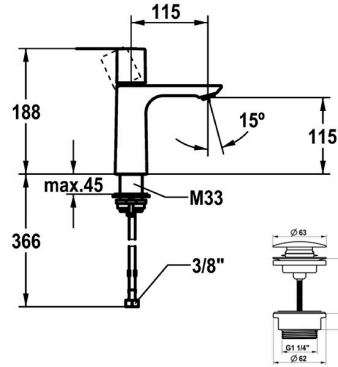

KWC ORA Lever mixer - basin

Modell-Linie: ORA | 12.498.641.178FL
Taps | Manual taps

KWC-No.

125484 chromeline, A 115, flexible connection hoses 3/8", with Push Open
125485 chromeline, A 115, flexible connection hoses 3/8", without pop-up valve
3600016846 brushed gold, A 115, flexible connection hoses 3/8", with Push Open
3600016914 brushed gold, A 115, flexible connection hoses 3/8", without pop-up valve
3600016847 matt black, A 115, flexible connection hoses 3/8", with Push Open
3600016917 matt black, A 115, flexible connection hoses 3/8", without pop-up valve
3600016814 brushed steel, A 115, flexible connection hoses 3/8", with Push Open
3600016919 brushed steel, A 115, flexible connection hoses 3/8", without pop-up valve
3600016848 brushed copper, A 115, flexible connection hoses 3/8", with Push Open
3600016930 brushed copper, A 115, flexible connection hoses 3/8", without pop-up valve
3600016815 brushed graphite, A 115, flexible connection hoses 3/8", with Push Open
3600016940 brushed graphite, A 115, flexible connection hoses 3/8", without pop-up valve

Farbcode

chromeline
chromeline
brushed gold
brushed gold
matt black
matt black
brushed steel
brushed steel
brushed copper
brushed copper
brushed graphite
brushed graphite

NEW

- * Flexible connection hoses 3/8"
- * QuickInstallation - Fastening via threaded connection with locking screws
- * Mounting hole size 35 mm
- * Scope of delivery:
- KWC pop-up valve Push Open 2 in 1 Z.540.049.778

Technical Data

Auslaufmenge

4 l/min (3 bar)

KWC ORA Lever mixer - basin

Modell-Linie: ORA | 12.498.641.178FL
Taps | Manual taps

Ablaufgarnitur	mit Push Open
Anschluss	Flexible Anschlussschläuche 3/8"
Auslauf	fest
Bedienung	topbedient
Farbcode	brushed copper
Installationsart	Standmontage
Artikeltyp	Hebelmischer
Mass Höhe	188
Armaturengeräuschgruppe	I
Ausladung A	A 115
Energieetikette (CH)	A
Material	Messing