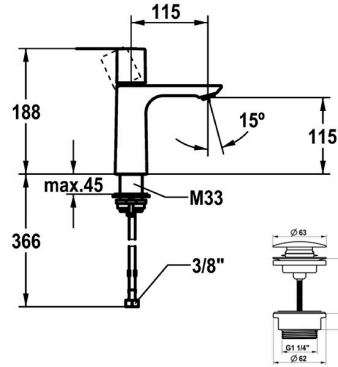

KWC ORA Lever mixer - basin

Modell-Linie: ORA | 12.498.641.179FL
Taps | Manual taps

KWC-No.

125484 chromeline, A 115, flexible connection hoses 3/8", with Push Open
125485 chromeline, A 115, flexible connection hoses 3/8", without pop-up valve
3600016846 brushed gold, A 115, flexible connection hoses 3/8", with Push Open
3600016914 brushed gold, A 115, flexible connection hoses 3/8", without pop-up valve
3600016847 matt black, A 115, flexible connection hoses 3/8", with Push Open
3600016917 matt black, A 115, flexible connection hoses 3/8", without pop-up valve
3600016814 brushed steel, A 115, flexible connection hoses 3/8", with Push Open
3600016919 brushed steel, A 115, flexible connection hoses 3/8", without pop-up valve
3600016848 brushed copper, A 115, flexible connection hoses 3/8", with Push Open
3600016930 brushed copper, A 115, flexible connection hoses 3/8", without pop-up valve
3600016815 brushed graphite, A 115, flexible connection hoses 3/8", with Push Open
3600016940 brushed graphite, A 115, flexible connection hoses 3/8", without pop-up valve

- * Flexible connection hoses 3/8"
- * QuickInstallation - Fastening via threaded connection with locking screws
- * Mounting hole size ø35 mm
- * Scope of delivery:
- KWC pop-up valve Push Open 2 in 1 Z.540.049.779

Technical Data

A_Spout_Spray

4 l/min (3 bar)

KWC ORA Lever mixer - basin

Modell-Linie: ORA | 12.498.641.179FL
Taps | Manual taps

Pop-up_valve	MIT_PUSH_OPEN
Connection	FLEXIBLE_ANSCHLUSSSCHL_3/8"
Spout	fixe
Handling	top lever
Color_code	brushed graphite
Installation_type	Pillar installation
Article type	Lever mixer
Measure_Height	188
G_Acoustic_group	I
Projection_A	A 115
Energy Label (CH)	A
material	Brass

Spare Parts

Control cartridge

538331
Z.537.710

Service key Neoperl © Caché ©, JR, 21 mm, red

639017
Z.635.215