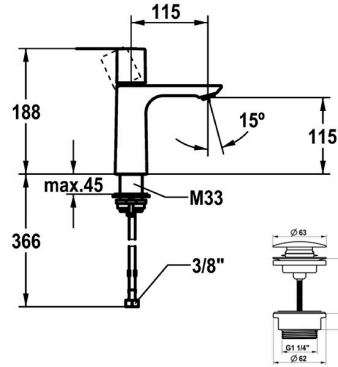

KWC ORA Lever mixer - basin

Modell-Linie: ORA | 12.498.641.177FL
Taps | Manual taps

KWC-No.

125484 chromeline, A 115, flexible connection hoses 3/8", with Push Open
125485 chromeline, A 115, flexible connection hoses 3/8", without pop-up valve
3600016846 brushed gold, A 115, flexible connection hoses 3/8", with Push Open
3600016914 brushed gold, A 115, flexible connection hoses 3/8", without pop-up valve
3600016847 matt black, A 115, flexible connection hoses 3/8", with Push Open
3600016917 matt black, A 115, flexible connection hoses 3/8", without pop-up valve
3600016814 brushed steel, A 115, flexible connection hoses 3/8", with Push Open
3600016919 brushed steel, A 115, flexible connection hoses 3/8", without pop-up valve
3600016848 brushed copper, A 115, flexible connection hoses 3/8", with Push Open
3600016930 brushed copper, A 115, flexible connection hoses 3/8", without pop-up valve
3600016815 brushed graphite, A 115, flexible connection hoses 3/8", with Push Open
3600016940 brushed graphite, A 115, flexible connection hoses 3/8", without pop-up valve

- * Lever mixer
- * EcoProtect - water-saving device
- * Fixed spout
- Neoperl® Perlator® SSR, swivelling jet regulator
- * KWC cartridge M 35 OP
- with ceramic discs
- flow rate and temperature continuously variable

- * Flexible connection hoses 3/8"
- * QuickInstallation - Fastening via threaded connection with locking screws
- * Mounting hole size 35 mm
- * Scope of delivery:
- KWC pop-up valve Push Open 2 in 1 Z.540.049.700

KWC ORA Lever mixer - basin

Modell-Linie: ORA | 12.498.641.177FL
Taps | Manual taps

Ablaufgarnitur	mit Push Open
Anschluss	Flexible Anschlussschläuche 3/8"
Auslauf	fest
Bedienung	topbedient
Farbcode	brushed steel
Installationsart	Standmontage
Artikeltyp	Hebelmischer
Mass Höhe	188
Armaturengeräuschgruppe	I
Ausladung A	A 115
Energieetikette (CH)	A
Material	Messing