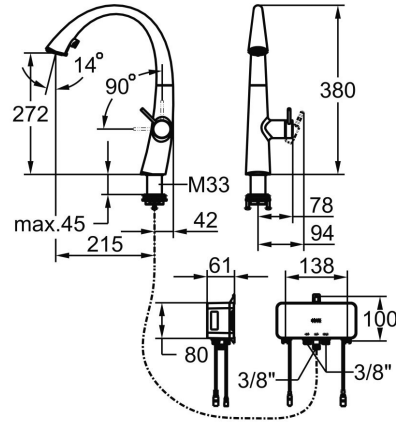

KWC ZOE

Lever mixer - kitchen - ClickControl - LEDShine

Modell-Linie: ZOE | 10.201.025.000FL

Taps | Manual taps

KWC-No.

3600015332
chromeline, A 215, flexible connection hoses 3/8", power supply unit

3600015324
decor steel, A 215, flexible connection hoses 3/8", power supply unit

- Hose surface matches the tap surface
- * SwivelStop – hose guide, swivels 270°, can be limited to 120°
- * EasyLock – easy pull-out shower return
- * OptimalSpace – generous washing/working area
- * Flexible connection hoses 3/8"-3/8"
- * Fastening by means of threaded sleeve
- * Gap between wall and centre of mounting hole ø35 mm
- * Scope of delivery:
- power supply 100-240 V / operating voltage 15 V 900 mm
- Mixer unit Z.540.205
- * Optional to order: Battery pack Z.540.204

Technical Data

A_Spray Faceplate

8.1 l/min (3 bar)

A_Spray Normal

7.9 l/min (3 bar)

Light

with LED Shine

Connection

J-Spout

Measure_Height

380

G_Acoustic group

I

Projection_A

A 215

Energy Label (CH)