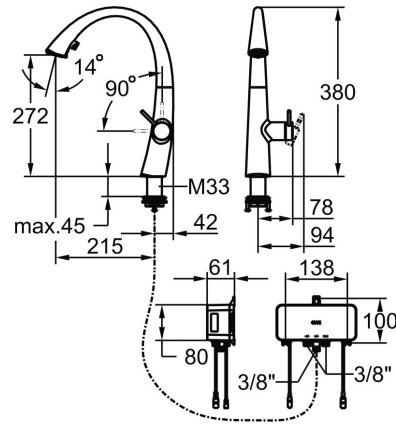

KWC ZOE

Lever mixer - kitchen - ClickControl

Modell-Linie: ZOE | 10.201.026.176FL

Taps | Manual taps

KWC-No.

3600015330

chromeline, A 215, flexible connection hoses 3/8"

3600015323

- Extendable up to 500 mm

- Hose surface matches the tap surface

* SwivelStop – hose guide, swivels 270°, can be limited to 120°

* EasyLock – easy pull-out shower return

* OptimalSpace – generous washing/working area

* Flexible connection hoses 3/8"-3/8"

* Fastening by means of threaded sleeve

* Gap between wall and centre of mounting hole ø35 mm

* Scope of delivery:

- Mixer unit Z.540.205

* Optional to order: Battery pack Z.540.204

Technical Data

A_Spray Faceplate

8.1 l/min (3 bar)

A_Spray Normal

7.9 l/min (3 bar)

Connection

FLEXIBLE_ANSCHLUSSSCHL_3/8"

Spout