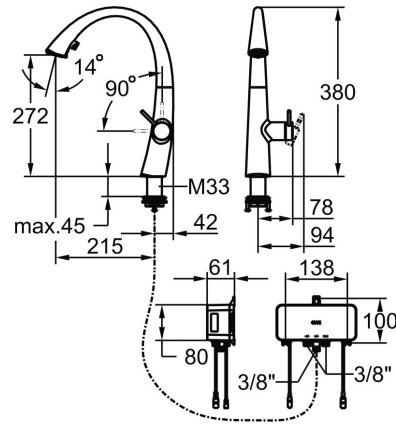

KWC ZOE

Lever mixer - kitchen - ClickControl

Modell-Linie: ZOE | 10.201.026.000FL

Taps | Manual taps

KWC-No.

3600015330

chromeline, A 215, flexible connection hoses 3/8"

3600015323

- Extendable up to 500 mm

- Hose surface matches the tap surface

* SwivelStop – hose guide, swivels 270°, can be limited to 120°

* EasyLock – easy pull-out shower return

* OptimalSpace – generous washing/working area

* Flexible connection hoses 3/8"-3/8"

* Fastening by means of threaded sleeve

* Gap between wall and centre of mounting hole ø35 mm

* Scope of delivery:

- Mixer unit Z.540.205

* Optional to order: Battery pack Z.540.204

Technical Data

A_Spray Faceplate

8.1 l/min (3 bar)

A_Spray Normal

7.9 l/min (3 bar)

Connection

FLEXIBLE_ANSCHLUSSSCHL_3/8"

Spout