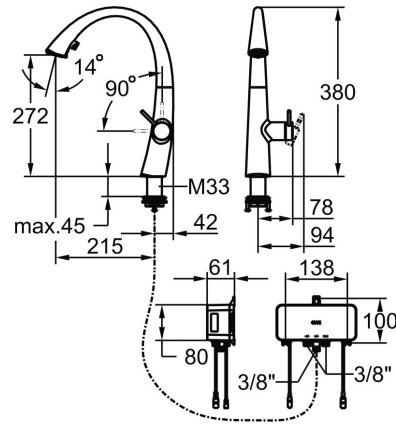

KWC ZOE

Lever mixer - kitchen - ClickControl - LEDShine

Modell-Linie: ZOE | 10.201.025.176FL

Taps | Manual taps

KWC-No.

3600015332

chromeline, A 215, flexible connection hoses 3/8", power supply unit

3600015324

decor steel, A 215, flexible connection hoses 3/8", power supply unit

3600015325

matt black, A 215, flexible connection hoses 3/8", power supply unit

Color_code

chromeline

decor steel

matt black

NEW

- Hose surface matches the tap surface
- * SwivelStop – hose guide, swivels 270°, can be limited to 120°
- * EasyLock – easy pull-out shower return
- * OptimalSpace – generous washing/working area
- * Flexible connection hoses 3/8"-3/8"
- * Fastening by means of threaded sleeve
- * Gap between wall and centre of mounting hole ø35 mm
- * Scope of delivery:
- power supply 100-240 V / operating voltage 15 V 900 mm
- Mixer unit Z.540.205
- * Optional to order: Battery pack Z.540.204

Technical Data

A_Spray Faceplate

8.1 l/min (3 bar)

A_Spray Normal

7.9 l/min (3 bar)

Connection

FLEXIBLE_ANSCHLUSSSCHL_3/8"

Spout