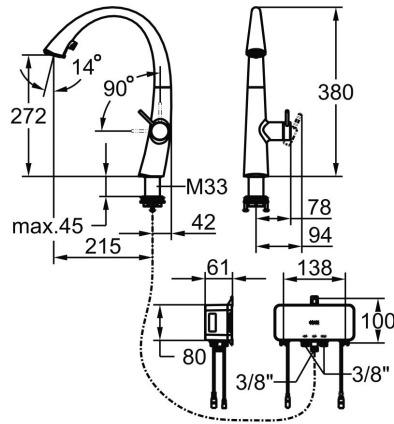

KWC ZOE

Lever mixer - kitchen - ClickControl - LEDShine

Modell-Linie: ZOE | 10.201.025.127FL

Taps | Manual taps

KWC-No.

3600015332
chromeline, A 215, flexible connection hoses 3/8", power supply unit

3600015324
decor steel, A 215, flexible connection hoses 3/8", power supply unit

- Hose surface matches the tap surface
- * SwivelStop – hose guide, swivels 270°, can be limited to 120°
- * EasyLock – easy pull-out shower return
- * OptimalSpace – generous washing/working area
- * Flexible connection hoses 3/8"-3/8"
- * Fastening by means of threaded sleeve
- * Gap between wall and centre of mounting hole ø35 mm
- * Scope of delivery:
- power supply 100-240 V / operating voltage 15 V 900 mm
- Mixer unit Z.540.205
- * Optional to order: Battery pack Z.540.204

Technical Data

A_Spray Faceplate

8.1 l/min (3 bar)

A_Spray Normal

7.9 l/min (3 bar)

Light

with LED Shine

Connection

J-Spout

Measure_Height

380

G_Acoustic group

I

Projection_A

A 215

Energy Label (CH)