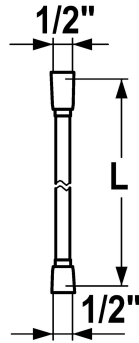

## KWC Shower hose

Modell-Linie: **SHOWERCULTURE** | 26.001.033.179  
Showers | Complementary parts showers

### KWC-No.

**3600013737**  
brushed gold, L 1500

**3600009263**  
matt black, L 1500

**3600009270**  
brushed steel, L 1500

**3600013738**  
brushed copper, L 1500

**3600013740**  
brushed graphite, L 1500

\* Made of plastic  
\* Connecting thread 1/2"

### Technical Data

Connection

G 1/2"

Color\_code

brushed graphite

Article type

Shower hose

Measure\_L