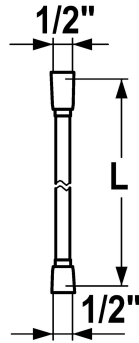

KWC Shower hose

Modell-Linie: **SHOWERCULTURE** | 26.001.033.178
Showers | Complementary parts showers

KWC-No.

3600013737
brushed gold, L 1500

3600009263
matt black, L 1500

3600009270
brushed steel, L 1500

3600013738
brushed copper, L 1500

3600013740
brushed graphite, L 1500

Color_code

brushed gold

matt black

brushed steel

brushed copper

brushed graphite

NEW

* Shower hose
- secure against twisting: rotatable (long) cone

* Made of plastic
* Connecting thread 1/2"

Technical Data

Connection

G 1/2"

Color_code

brushed copper

Article type

Shower hose

Measure_L

L 1500

material

Plastic