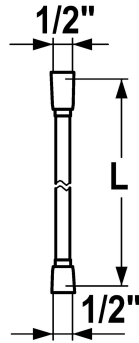

KWC Shower hose

Modell-Linie: **SHOWERCULTURE** | 26.001.033.175
Showers | Complementary parts showers

KWC-No.

3600013737
brushed gold, L 1500

3600009263
matt black, L 1500

3600009270
brushed steel, L 1500

3600013738
brushed copper, L 1500

3600013740
brushed graphite, L 1500

Color_code

brushed gold

matt black

brushed steel

brushed copper

brushed graphite

NEW

* Shower hose
- secure against twisting: rotatable (long) cone

* Made of plastic
* Connecting thread 1/2"

Technical Data

Connection

G 1/2"

Color_code

brushed gold

Article type

Shower hose

Measure_L

L 1500

material

Plastic