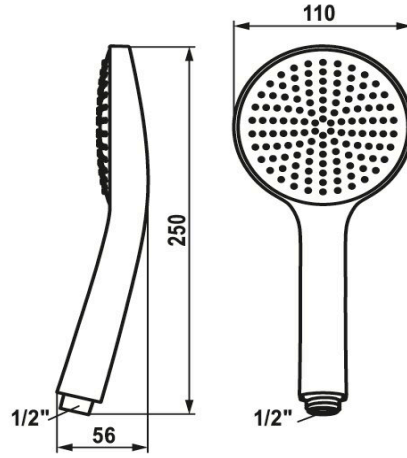

KWC FIT-E Hand shower eco

Modell-Linie: FIT-E | 26.000.131.178
Showers | Hand showers

KWC-No.

125281
chromeline

3600013733
brushed gold

3600007766
matt black

3600007767
brushed steel

3600013734
brushed copper

* Hand shower KWC FIT-E eco
* TouchProtect - anti-scald protection thanks to the "double skin" principle

* Cleaning-friendly faceplate
* Connecting thread 1/2"
* Jet type ecojet

Technical Data

A_Spout_Spray

Connection

Color_code

Article type

Spray_type

G_Acoustic group

Energy Label (CH)

material

6 l/min (3 bar)

G 1/2"

brushed copper

Hand shower

ecoJet

I

A

Plastic

NEW