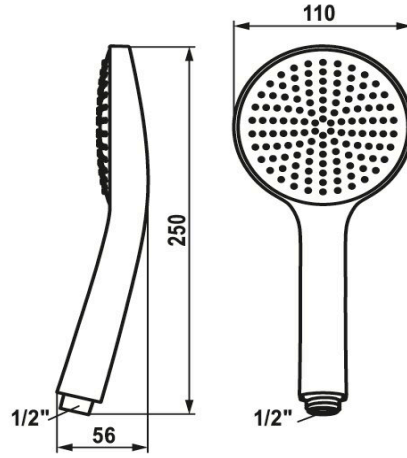

KWC FIT-E Hand shower eco

Modell-Linie: FIT-E | 26.000.131.175
Showers | Hand showers

KWC-No.

125281
chromeline

3600013733
brushed gold

3600007766
matt black

3600007767
brushed steel

3600013734
brushed copper

3600013735
brushed graphite

* Hand shower KWC FIT-E eco
* TouchProtect - anti-scald protection thanks to the "double skin" principle

Technical Data

A_Spout_Spray

Connection

Color_code

Article type

Spray_type

brushed copper

brushed graphite

* Cleaning-friendly faceplate
* Connecting thread 1/2"
* Jet type ecojet

6 l/min (3 bar)

G 1/2"

brushed gold

Hand shower

ecoJet