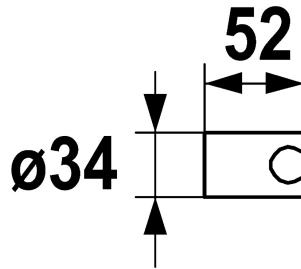

## KWC Shower bracket

Modell-Linie: SHOWERCULTURE | 26.000.622.178  
Showers | Complementary parts showers

### KWC-No.

**122540**  
chromeline

**3600013719**  
brushed gold

**3600003864**  
matt black

**3600003876**  
brushed steel

**3600013731**  
brushed copper

**3600013732**  
brushed graphite

\* Shower bracket  
\* Made of plastic  
\* Non-adjustable

### Technical Data

Diameter

Color\_code

Article type

Measure\_L

material

D34

brushed copper

Shower bracket

L 52

Plastic