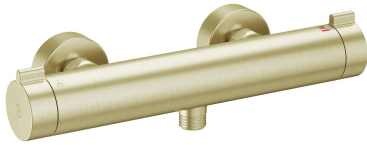

KWC

Thermostatic mixer - shower design / style

Modell-Linie: SHOWERCULTURE | 26.009.130.175

Showers | Manual shower

KWC-No.

124677 chromeline, AD 150±20, without shower and hose
3600013729 brushed gold, AD 150±20, without shower and hose
3600003721 matt black, AD 150±20, without shower and hose
3600003734 brushed steel, AD 150±20, without shower and hose
3600013715 brushed copper, AD 150±20, without shower and hose
3600013716 brushed graphite, AD 150±20, without shower and hose

Farbcode

chromeline
brushed gold
matt black
brushed steel
brushed copper
brushed graphite

NEW

- * Thermostat mixer design / style
- * EcoProtect - water-saving device
- * TouchProtect - anti-scald protection thanks to the "double skin" principle
- * SkinProtect - Safety stop prevents scalding
- * Turning handle to control flow
- * Intrinsically safe against backflow

- * Thermostatic precision control unit
- constant water temperature (even when mains pressure fluctuates)
- fast response
- * Wall connections 1/2" x 3/4", without shut-off valve eccentric 10 mm

Technical Data

Brauseabgang: Auslaufmenge	13 l/min (3 bar)
Anschluss	G 1/2"
Auslauf	fest
Brausegarnitur	ohne Brause, Schlauch
Bedienung	seitenbedient
Farbcode	brushed gold
Installationsart	Wandmontage
Artikeltyp	mit Thermostat
Mass Höhe	32
Brauseabgang: Armaturengeräuschgruppe	I
Anschluss Mass	150+/-20
Material	Messing