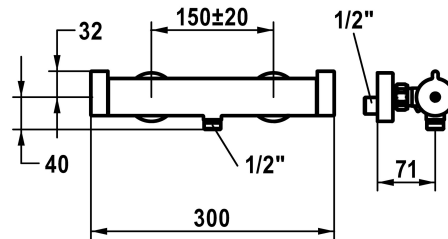

KWC

Thermostatic mixer - shower design / style

Modell-Linie: SHOWERCULTURE | 26.009.130.175

Showers | Manual shower

KWC-No.

124677 chromeline, AD 150±20, without shower and hose
3600013729 brushed gold, AD 150±20, without shower and hose
3600003721 matt black, AD 150±20, without shower and hose
3600003734 brushed steel, AD 150±20, without shower and hose
3600013715 brushed copper, AD 150±20, without shower and hose
3600013716 brushed graphite, AD 150±20, without shower and hose

- * Thermostatic precision control unit
- constant water temperature (even when mains pressure fluctuates)
- fast response
- * Wall connections 1/2" x 3/4", without shut-off valve eccentric 10 mm

Technical Data

Brauseabgang: Auslaufmenge	13 l/min (3 bar)
Anschluss	G 1/2"
Auslauf	fest
Brausegarnitur	ohne Brause, Schlauch
Bedienung	seitenbedient
Farbcode	brushed gold
Installationsart	Wandmontage
Artikeltyp	mit Thermostat
Mass Höhe	32
Brauseabgang: Armaturengeräuschgruppe	I
Anschluss Mass	150+/-20
Material	Messing