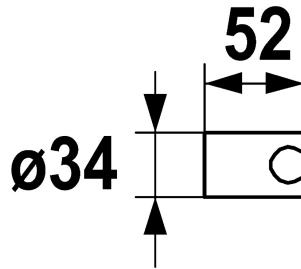

## KWC Shower bracket

Modell-Linie: **SHOWERCULTURE** | 26.000.622.175  
Showers | Complementary parts showers

### KWC-No.

**122540**  
chromeline

**3600013719**  
brushed gold

**3600003864**  
matt black

**3600003876**  
brushed steel

**3600013731**  
brushed copper

**3600013732**  
brushed graphite

\* Shower bracket  
\* Made of plastic  
\* Non-adjustable

### Technical Data

Diameter

Color\_code

Article type

Measure\_L

material

D34

brushed gold

Shower bracket

L 52

Plastic