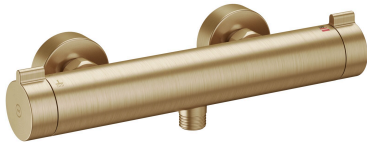

KWC

Thermostatic mixer - shower design / style

Modell-Linie: SHOWERCULTURE | 26.009.130.178

Showers | Manual shower

KWC-No.

124677
chromeline, AD 150±20, without shower and hose

3600013729
brushed gold, AD 150±20, without shower and hose

3600003721
matt black, AD 150±20, without shower and hose

3600003734
brushed steel, AD 150±20, without shower and hose

3600013715
brushed copper, AD 150±20, without shower and hose

3600013716
brushed graphite, AD 150±20, without shower and hose

- * Thermostat mixer design / style
- * EcoProtect - water-saving device
- * TouchProtect - anti-scald protection thanks to the "double skin" principle
- * SkinProtect - Safety stop prevents scalding
- * Turning handle to control flow
- * Intrinsically safe against backflow

ohne Brause, Schlauch

Bedienung

seitenbedient

Farbcode

brushed copper

Installationsart

Wandmontage

Artikeltyp