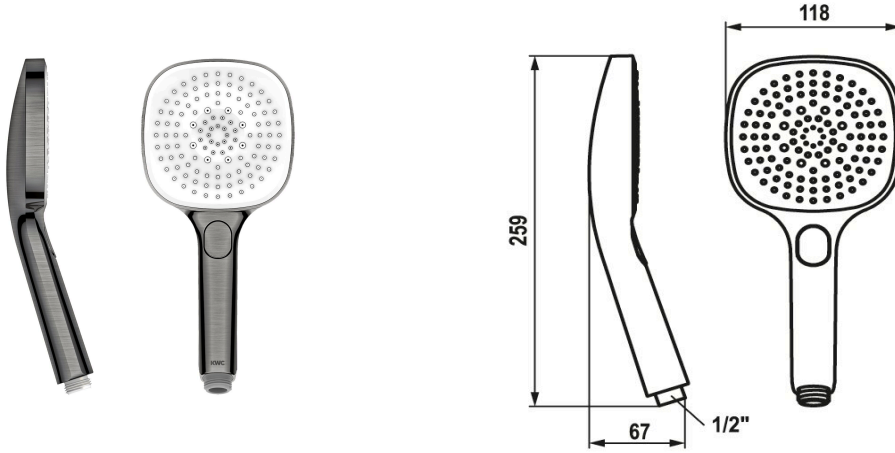

KWC CHOICE-H Hand shower

Modell-Linie: CHOICE | 26.000.126.179
Showers | Hand showers

KWC-No.

125609
chromeline

3600013648
brushed gold

125610
matt black

3600003806
brushed steel

3600013649
brushed copper

3600013656
brushed graphite

Color_code

chromeline

brushed gold

matt black

brushed steel

brushed copper

brushed graphite

NEW

* Hand shower KWC CHOICE-H
* TouchProtect - anti-scald protection thanks to the "double skin" principle
* Cleaning-friendly faceplate

* Connecting thread 1/2"
* Three different settings
- Spray, Swirl spray and Mix spray

Technical Data

A_Spout_Spray

11.3 l/min (3 bar)

Connection

G 1/2"

Color_code

brushed graphite

Article type