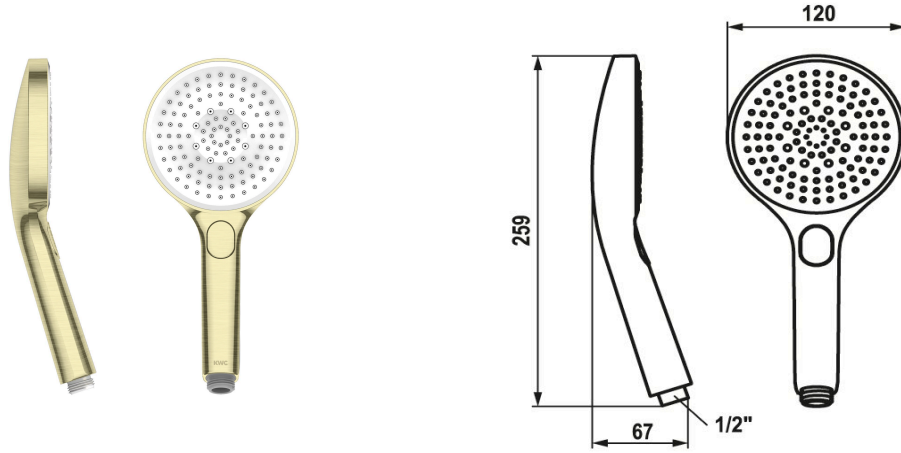

KWC CHOICE-G Hand shower

Modell-Linie: CHOICE | 26.000.125.175
Showers | Hand showers

KWC-No.

125607
chromeline

3600013651
brushed gold

125608
matt black

3600003805
brushed steel

3600013646
brushed copper

3600013647
brushed graphite

Color_code

chromeline

brushed gold

matt black

brushed steel

brushed copper

brushed graphite

NEW

* Hand shower KWC CHOICE-G
* TouchProtect - anti-scald protection thanks to the "double skin" principle
* Cleaning-friendly faceplate

* Connecting thread 1/2"
* Three different settings
- Spray, Swirl spray and Mix spray

Technical Data

A_Spout_Spray

11.3 l/min (3 bar)

Connection

G 1/2"

Color_code

brushed gold

Article type