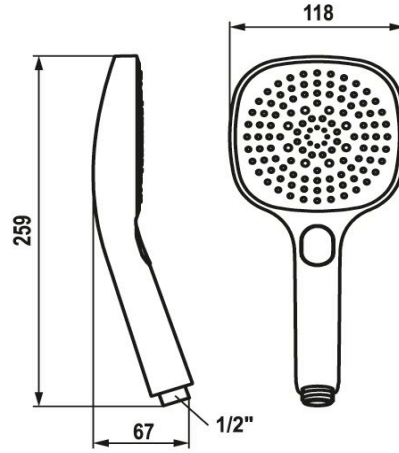

KWC CHOICE-H Hand shower

Modell-Linie: CHOICE | 26.000.126.178
Showers | Hand showers

KWC-No.

125609

chromeline

3600013648

brushed gold

125610

matt black

3600003806

brushed steel

3600013649

brushed copper

3600013656

brushed graphite

Color_code

* TouchProtect - anti-scald protection thanks to the "double skin" principle

* Cleaning-friendly faceplate

* Connecting thread 1/2"

* Three different settings

- Spray, Swirl spray and Mix spray

Technical Data

A_Spout_Spray

11.3 l/min (3 bar)

Connection

G 1/2"

Color_code

brushed copper

Article type

Hand shower