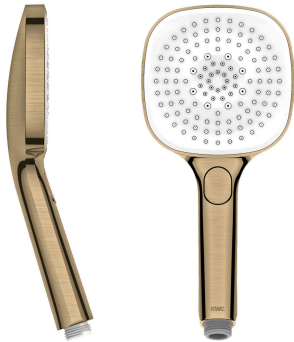

KWC CHOICE-H Hand shower

Modell-Linie: CHOICE | 26.000.126.178
Showers | Hand showers

KWC-No.

125609

chromeline

3600013648

brushed gold

125610

matt black

3600003806

brushed steel

3600013649

brushed copper

3600013656

brushed graphite

Color_code

chromeline

brushed gold

matt black

brushed steel

brushed copper

brushed graphite

NEW

* Hand shower KWC CHOICE-H

A_Spout_Spray

11.3 l/min (3 bar)

Connection

G 1/2"

Color_code

brushed copper

Article type

Hand shower