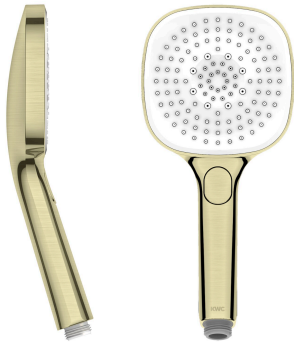

KWC CHOICE-H Hand shower

Modell-Linie: CHOICE | 26.000.126.175
Showers | Hand showers

KWC-No.

125609
chromeline

3600013648
brushed gold

125610
matt black

3600003806
brushed steel

3600013649
brushed copper

3600013656
brushed graphite

Color_code

chromeline

brushed gold

matt black

brushed steel

brushed copper

brushed graphite

NEW

* Hand shower KWC CHOICE-H
* TouchProtect - anti-scald protection thanks to the "double skin" principle
* Cleaning-friendly faceplate

* Connecting thread 1/2"
* Three different settings
- Spray, Swirl spray and Mix spray

Technical Data

A_Spout_Spray

11.3 l/min (3 bar)

Connection

G 1/2"

Color_code

brushed gold

Article type