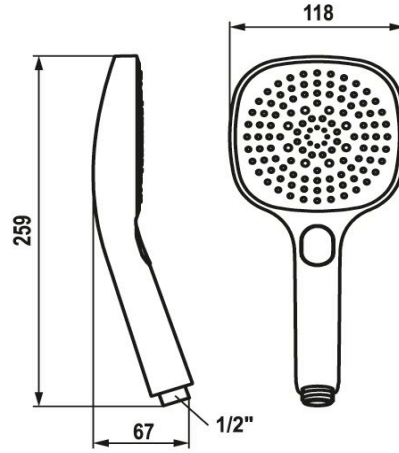

KWC CHOICE-H Hand shower

Modell-Linie: CHOICE | 26.000.126.175
Showers | Hand showers

KWC-No.

125609
chromeline

3600013648
brushed gold

125610
matt black

3600003806
brushed steel

3600013649
brushed copper

3600013656
brushed graphite

Color_code

chromeline

brushed gold

matt black

brushed steel

brushed copper

brushed graphite

NEW

* Hand shower KWC CHOICE-H
* TouchProtect - anti-scald protection thanks to the "double skin" principle
* Cleaning-friendly faceplate

* Connecting thread 1/2"
* Three different settings
- Spray, Swirl spray and Mix spray

Technical Data

A_Spout_Spray

11.3 l/min (3 bar)

Connection

G 1/2"

Color_code

brushed gold

Article type