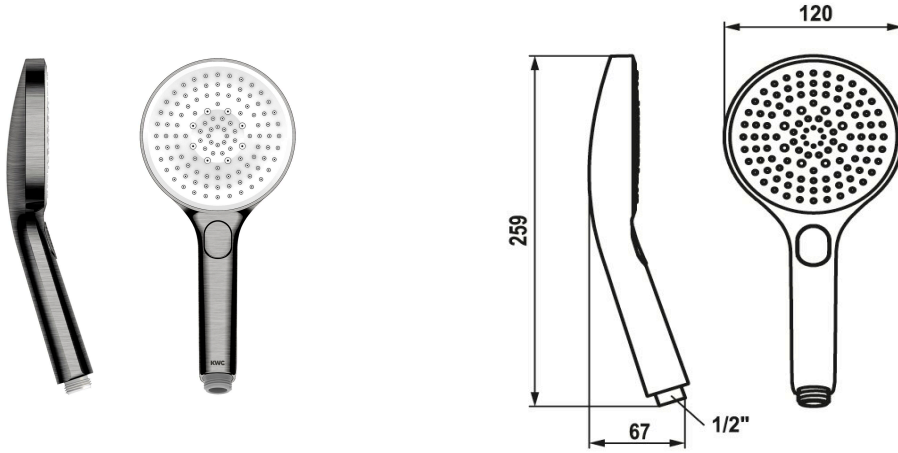

KWC CHOICE-G Hand shower

Modell-Linie: CHOICE | 26.000.125.179
Showers | Hand showers

KWC-No.

125607
chromeline

3600013651
brushed gold

125608
matt black

3600003805
brushed steel

3600013646
brushed copper

* Hand shower KWC CHOICE-G
* TouchProtect - anti-scald protection thanks to the "double skin" principle
* Cleaning-friendly faceplate

* Connecting thread 1/2"
* Three different settings
- Spray, Swirl spray and Mix spray

Technical Data

A_Spout_Spray

11.3 l/min (3 bar)

Connection

G 1/2"

Color_code

brushed graphite

Article type

Hand shower

Spray_type

Spray, Swirl- & Massage spray

G_Acoustic group

I

Energy Label (CH)

C

material