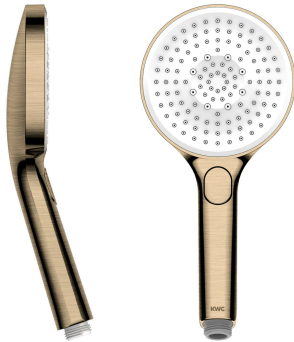

KWC CHOICE-G Hand shower

Modell-Linie: CHOICE | 26.000.125.178
Showers | Hand showers

KWC-No.

125607
chromeline

3600013651
brushed gold

125608
matt black

3600003805
brushed steel

3600013646
brushed copper

3600013647
brushed graphite

Color_code

chromeline

brushed gold

matt black

brushed steel

brushed copper

brushed graphite

NEW

* Hand shower KWC CHOICE-G
* TouchProtect - anti-scald protection thanks to the "double skin" principle
* Cleaning-friendly faceplate

* Connecting thread 1/2"
* Three different settings
- Spray, Swirl spray and Mix spray

Technical Data

A_Spout_Spray

11.3 l/min (3 bar)

Connection

G 1/2"

Color_code

brushed copper

Article type