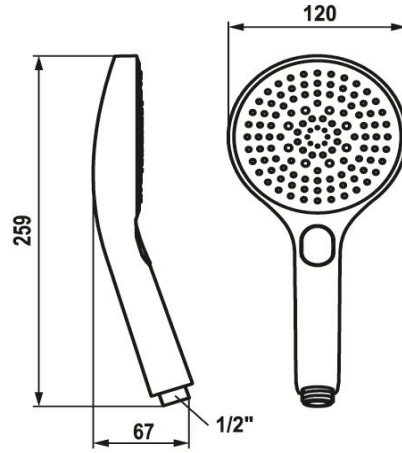

KWC CHOICE-G Hand shower

Modell-Linie: CHOICE | 26.000.125.178
Showers | Hand showers

KWC-No.

125607
chromeline

3600013651
brushed gold

125608
matt black

3600003805
brushed steel

3600013646
brushed copper

NEW

* Hand shower KWC CHOICE-G
* TouchProtect - anti-scald protection thanks to the "double skin" principle
* Cleaning-friendly faceplate

* Connecting thread 1/2"
* Three different settings
- Spray, Swirl spray and Mix spray

Technical Data

A_Spout_Spray

11.3 l/min (3 bar)

Connection

G 1/2"

Color_code

brushed copper

Article type