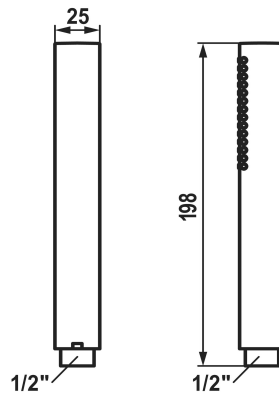

KWC FIT-X Bâton douche style slim

Modell-Linie: FIT-X | 26.000.103.179
Douches | Douches

KWC-No.

124493
chromeline

3600013638
brushed gold

125187
matt black

3600011209
brushed steel

3600013644
brushed copper

3600013645
brushed graphite

Code couleur

chromeline

brushed gold

matt black

brushed steel

brushed copper

brushed graphite

Données techniques

Débit

12 l/min (3 bar)

Raccord

G1/2"

Code couleur

brushed graphite

Type d'article