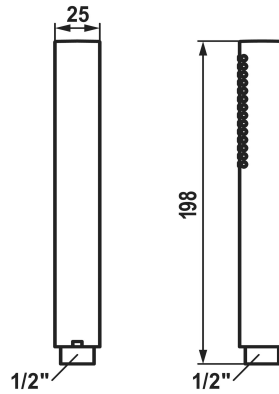

### Baton shower slim style

Modell-Linie: FIT-X | 26.000.103.179  
Showers | Hand showers

#### KWC-No.

**124493**

chromeline

**3600013638**

brushed gold

**125187**

matt black

**3600011209**

#### Technical Data

A\_Spout\_Spray

12 l/min (3 bar)

Connection

G 1/2"

Color\_code

brushed graphite

Article type