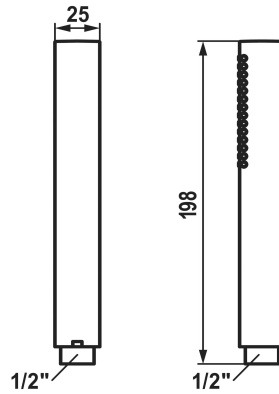

KWC FIT-X Bâton douche style slim

Modell-Linie: FIT-X | 26.000.103.178
Douches | Douches

KWC-No.

124493
chromeline

3600013638
brushed gold

125187
matt black

3600011209
brushed steel

3600013644
brushed copper

3600013645
brushed graphite

Code couleur

chromeline

brushed gold

matt black

brushed steel

brushed copper

brushed graphite

Données techniques

Débit

12 l/min (3 bar)

Raccord

G1/2"

Code couleur

brushed copper

Type d'article