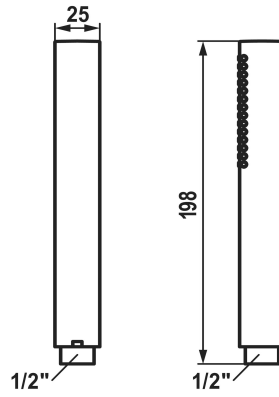

KWC FIT-X

Baton shower slim style

Modell-Linie: FIT-X | 26.000.103.178
Showers | Hand showers

KWC-No.

124493
chromeline

3600013638
brushed gold

125187
matt black

3600011209
brushed steel

brushed graphite

NEW

* Baton shower KWC FIT-X slim style
* Made of brass
* TouchProtect - anti-scald protection thanks to the "double skin" principle

* Cleaning-friendly faceplate
* Connecting thread 1/2"
* Jet type fitJet

Technical Data

A_Spout_Spray

12 l/min (3 bar)

Connection

G 1/2"

Color_code

brushed copper

Article type