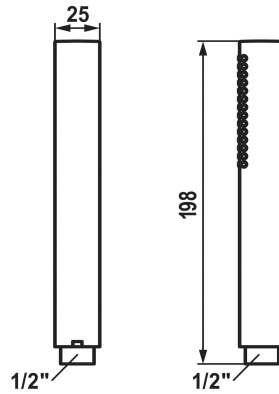

### Baton shower slim style

Modell-Linie: FIT-X | 26.000.103.175

Showers | Hand showers

#### KWC-No.

**124493**

chromeline

**3600013638**

brushed gold

**125187**

matt black

**3600011209**

#### Technical Data

A\_Spout\_Spray

12 l/min (3 bar)

Connection

G 1/2"

Color\_code

brushed gold

Article type