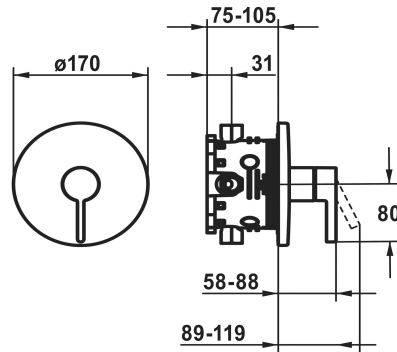

KWC BEVO Trim kit - lever mixer - shower

Modell-Linie: BEVO | 21.424.500.178
Showers | Manual shower

KWC-No.

124632

chromeline

3600013627

brushed gold

125025

* KWC cartridge M 35 H

- with ceramic discs

- flow rate and temperature continuously variable

* Scope of delivery:

- Function unit, lever, cap, sleeve, cover plate, holder for

escutcheon

- Fastening of the cover plate without screws

Diameter

D170

Handling

front lever

Color_code

brushed copper

Installation_type

Wall mounted

material

Brass

NEW

Spare Parts

KWC BEVO

Trim kit - lever mixer - shower

Modell-Linie: BEVO | 21.424.500.178

Showers | Manual shower