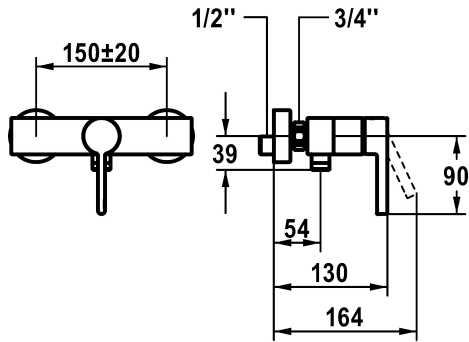

KWC BEVO Lever mixer - shower

Modell-Linie: BEVO | 21.422.330.178
Showers | Manual shower

KWC-No.

124630 chromeline, AD 150±20, without shower and hose
3600013630 brushed gold, AD 150±20, without shower and hose
3600003657 matt black, AD 150±20, without shower and hose
3600003658 brushed steel, AD 150±20, without shower and hose
3600013632 brushed copper, AD 150±20, without shower and hose
3600013626 brushed graphite, AD 150±20, without shower and hose

- * Lever mixer
- * Intrinsicly safe against backflow
- * KWC cartridge M 35 OP
- with ceramic discs

Color_code

chromeline
brushed gold
matt black
brushed steel
brushed copper
brushed graphite

NEW

- flow rate and temperature continuously variable
- temperature limitation
- * Wall connections 1/2" x 1/2", without shut-off valve eccentric 10 mm

Technical Data

A_Shower outlet	12 l/min (3 bar)
Connection	G 1/2"
Spout	fixe
Shower_set	OHNE_BRAUSE,_SCHLAUCH
Handling	front lever
Color_code	brushed copper
Installation_type	Wall mounted
Article type	Lever mixer
Measure_Height	30
G_Acoustic group_Shower_outlet	I
Connection measure	150+/-20
material	Brass

Spare Parts

KWC BEVO Lever mixer - shower

Modell-Linie: BEVO | 21.422.330.178
Showers | Manual shower

Control cartridge

538331
Z.537.710
