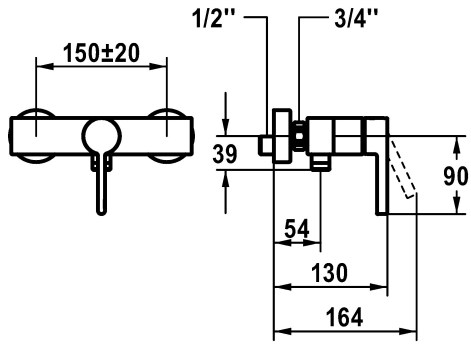

KWC BEVO Lever mixer - shower

Modell-Linie: BEVO | 21.422.330.175
Showers | Manual shower

KWC-No.

124630 chromeline, AD 150±20, without shower and hose
3600013630 brushed gold, AD 150±20, without shower and hose
3600003657 matt black, AD 150±20, without shower and hose
3600003658 brushed steel, AD 150±20, without shower and hose
3600013632 brushed copper, AD 150±20, without shower and hose
3600013626 brushed graphite, AD 150±20, without shower and hose

- * Lever mixer
- * Inherently safe against backflow
- * KWC cartridge M 35 OP
- with ceramic discs

Color_code

chromeline
brushed gold
matt black
brushed steel
brushed copper
brushed graphite

NEW

- flow rate and temperature continuously variable
- temperature limitation
- * Wall connections 1/2" x 1/2", without shut-off valve eccentric 10 mm

Technical Data

A_Shower outlet	12 l/min (3 bar)
Connection	G 1/2"
Spout	fixe
Shower_set	OHNE_BRAUSE,_SCHLAUCH
Handling	front lever
Color_code	brushed gold
Installation_type	Wall mounted
Article type	Lever mixer
Measure_Height	30
G_Acoustic group_Shower_outlet	I
Connection measure	150+/-20
material	Brass

Spare Parts

KWC BEVO
Lever mixer - shower

Modell-Linie: BEVO | 21.422.330.175
Showers | Manual shower

Control cartridge

538331
Z.537.710
