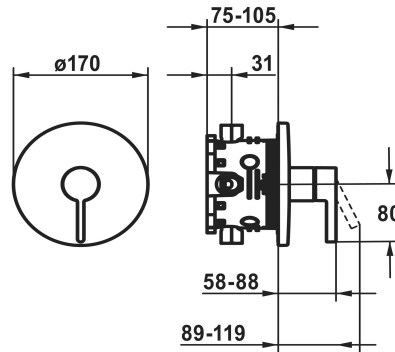

## KWC BEVO Trim kit - lever mixer - shower

Modell-Linie: BEVO | 21.424.500.179  
Showers | Manual shower

### KWC-No.

**124632**

chromeline

**3600013627**

brushed gold

**125025**

matt black

**125052**

\* Outflow top or below

\* KWC cartridge M 35 H

- with ceramic discs

- flow rate and temperature continuously variable

\* Scope of delivery:

- Function unit, lever, cap, sleeve, cover plate, holder for

escutcheon

### Technical Data

A\_Outlet (UP)

19 l/min (3 bar)

Diameter

D170

Handling

front lever

Color\_code