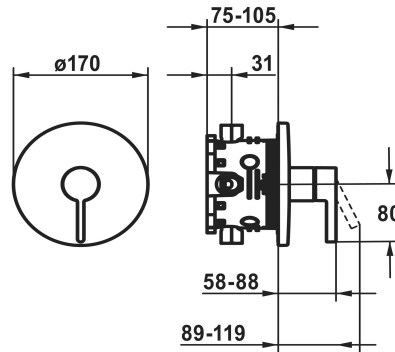

KWC BEVO Trim kit - lever mixer - shower

Modell-Linie: BEVO | 21.424.500.175
Showers | Manual shower

KWC-No.

124632

chromeline

3600013627

brushed gold

125025

* KWC cartridge M 35 H

- with ceramic discs

- flow rate and temperature continuously variable

* Scope of delivery:

- Function unit, lever, cap, sleeve, cover plate, holder for

escutcheon

- Fastening of the cover plate without screws

Diameter

D170

Handling

front lever

Color_code

brushed gold

Installation_type

Wall mounted

material

Brass

Spare Parts

KWC BEVO

Trim kit - lever mixer - shower

Modell-Linie: BEVO | 21.424.500.175

Showers | Manual shower

Control cartridge