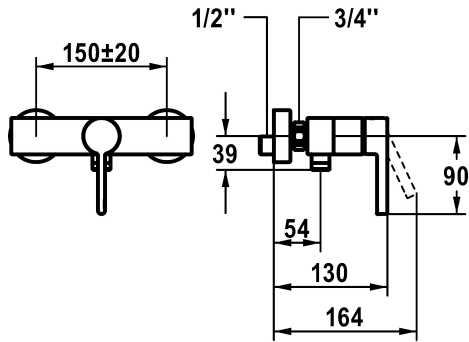

KWC BEVO Lever mixer - shower

Modell-Linie: BEVO | 21.422.330.179
Showers | Manual shower

KWC-No.

124630 chromeline, AD 150±20, without shower and hose
3600013630 brushed gold, AD 150±20, without shower and hose
3600003657 matt black, AD 150±20, without shower and hose
3600003658 brushed steel, AD 150±20, without shower and hose
3600013632 brushed copper, AD 150±20, without shower and hose
3600013626 brushed graphite, AD 150±20, without shower and hose

- * Lever mixer
- * Intrinsicly safe against backflow
- * KWC cartridge M 35 OP
- with ceramic discs

Color_code

chromeline
brushed gold
matt black
brushed steel
brushed copper
brushed graphite

NEW

- flow rate and temperature continuously variable
- temperature limitation
- * Wall connections 1/2" x 1/2", without shut-off valve eccentric 10 mm

Technical Data

A_Shower outlet	12 l/min (3 bar)
Connection	G 1/2"
Spout	fixe
Shower_set	OHNE_BRAUSE,_SCHLAUCH
Handling	front lever
Color_code	brushed graphite
Installation_type	Wall mounted
Article type	Lever mixer
Measure_Height	30
G_Acoustic group_Shower_outlet	I
Connection measure	150+/-20
material	Brass

Spare Parts

KWC BEVO Lever mixer - shower

Modell-Linie: BEVO | 21.422.330.179
Showers | Manual shower

Control cartridge

538331
Z.537.710
